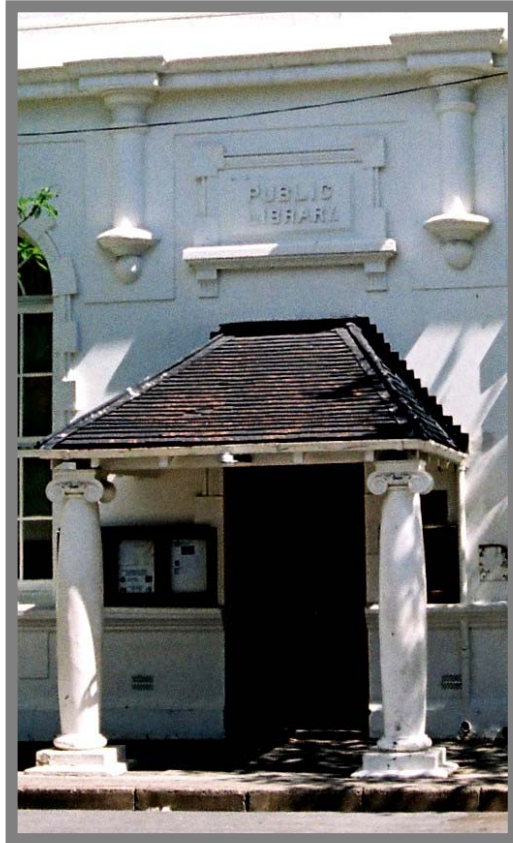

Class 3m ~ Signs incorporated in the fabric of a building

This sign class applies mostly to historical buildings. It seems as if it is seldom used in modern buildings. It may therefore be a good idea to omit this sign class from the final SAMOAC and if a need for such signs does arise, it may simply be treated as a wall sign ([Class 3c](#)).

It seems as if the time of incorporating names and dates in the fabric of buildings is something of the past (top). A mural with a frame incorporated in the fabric of a building (bottom).

Compiled by Frans Jordaan