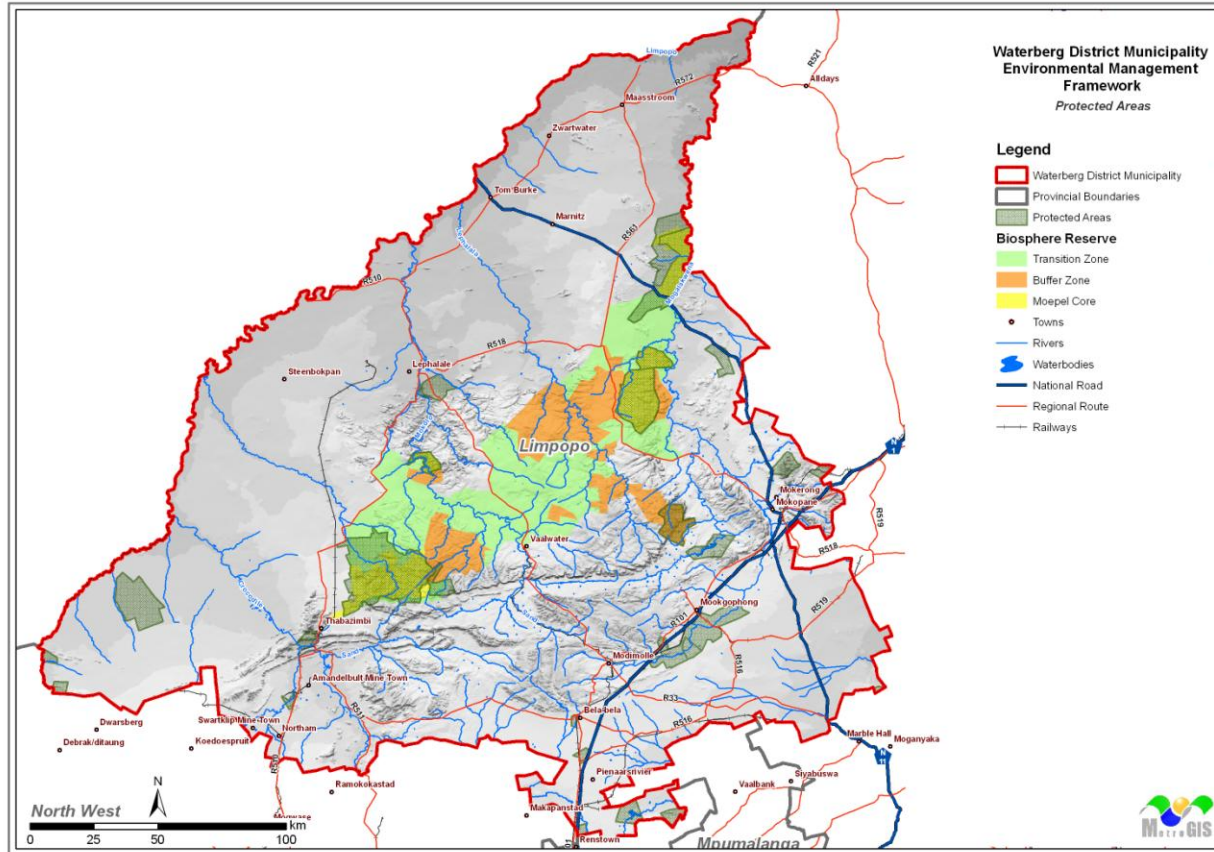

Waterberg District Municipality

Lithology

Conservation status of vegetation

Rating of ecological value

Heritage sites

Mining and industrial development

Terrain morphology

**Waterberg District Municipality
Environmental Management
Framework
Land Capability**
Source : Department of Agriculture

- Legend**
- Waterberg District Municipality
 - Provincial Boundaries
 - Land Capability**
 - High
 - Moderate - High
 - Moderate
 - Low - Moderate
 - Low
 - Permanently transformed
 - Towns
 - National Road
 - Regional Route
 - Railways