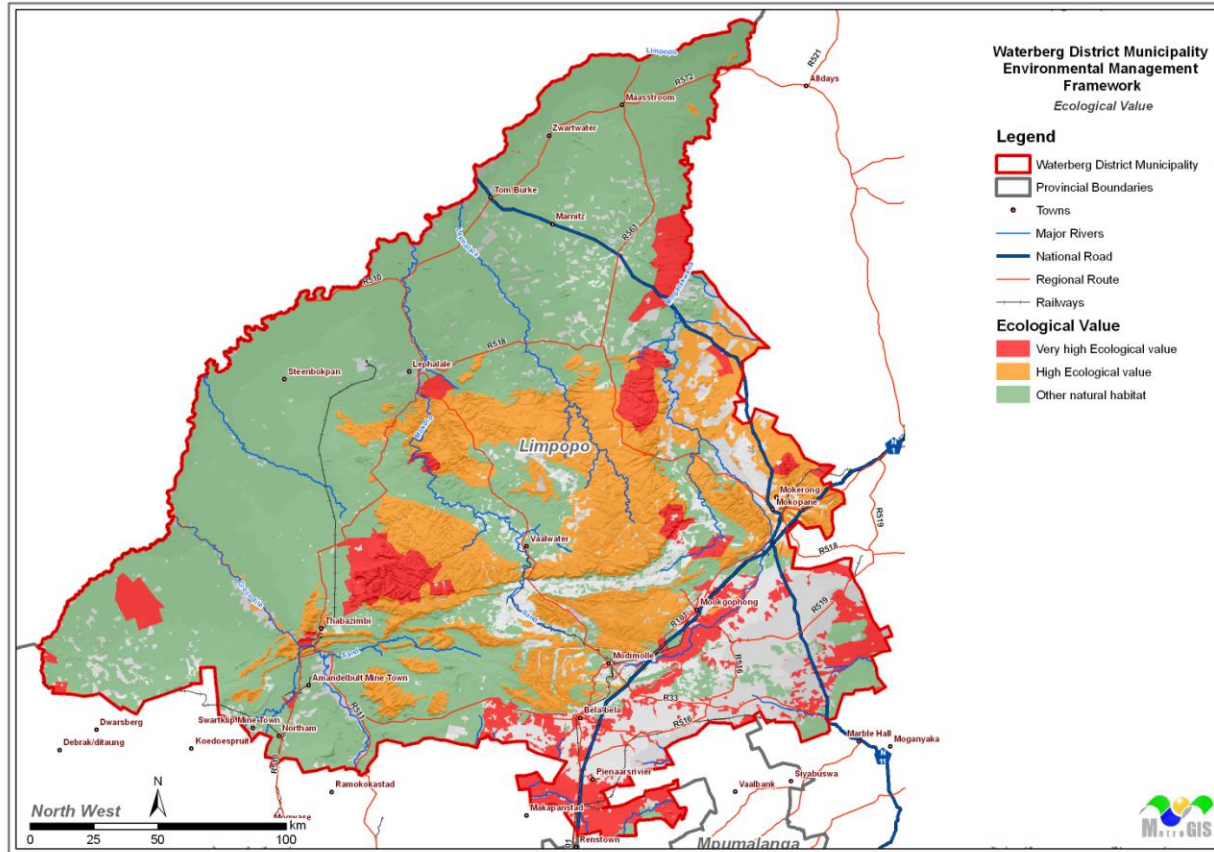

Waterberg District Municipality

Lithology

Conservation status of vegetation

Rating of ecological value

Heritage sites

Mining and industrial development

Terrain morphology

**Waterberg District Municipality
Environmental Management
Framework
Land Capability**
Source : Department of Agriculture

- Legend**
- Waterberg District Municipality
 - Provincial Boundaries
 - Land Capability**
 - High
 - Moderate - High
 - Moderate
 - Low - Moderate
 - Low
 - Permanently transformed
 - Towns
 - National Road
 - Regional Route
 - Railways