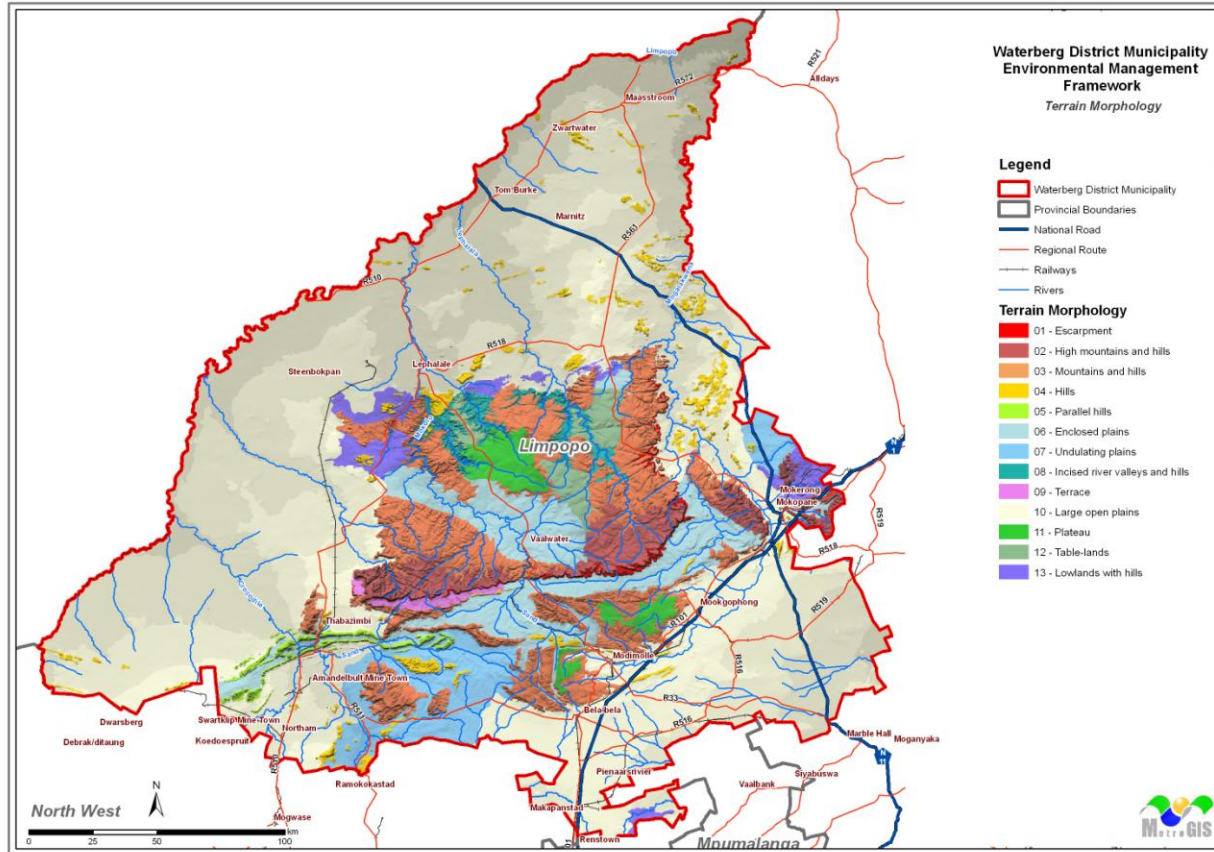

Waterberg District Municipality

Lithology

Conservation status of vegetation

Rating of ecological value

Heritage sites

Mining and industrial development

Terrain morphology

**Waterberg District Municipality
Environmental Management
Framework
Land Capability**
Source : Department of Agriculture

- Legend**
- Waterberg District Municipality
 - Provincial Boundaries
 - Land Capability**
 - High
 - Moderate - High
 - Moderate
 - Low - Moderate
 - Low
 - Permanently transformed
 - Towns
 - National Road
 - Regional Route
 - Railways