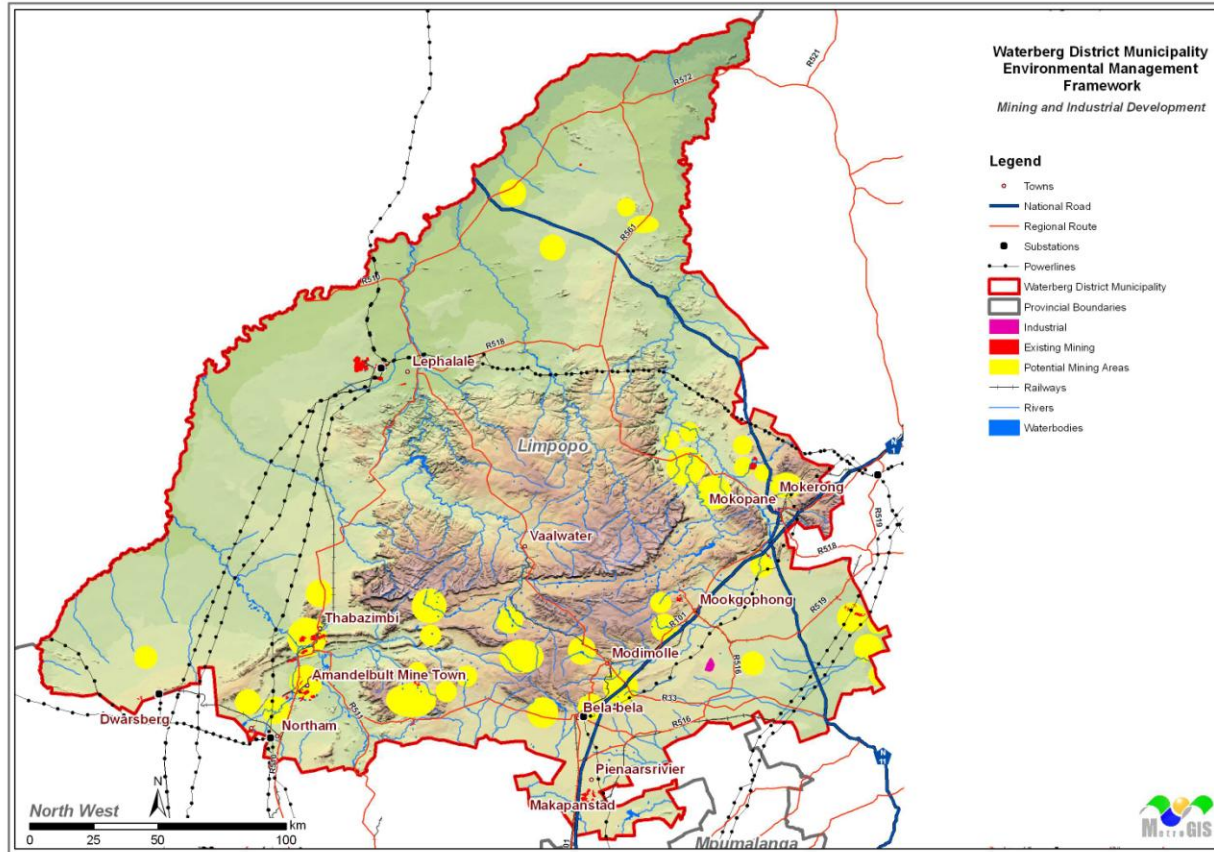

Waterberg District Municipality

Lithology

Conservation status of vegetation

Rating of ecological value

Heritage sites

Mining and industrial development

Terrain morphology

**Waterberg District Municipality
Environmental Management
Framework
Land Capability**
Source : Department of Agriculture

- Legend**
- Waterberg District Municipality
 - Provincial Boundaries
 - Land Capability**
 - High
 - Moderate - High
 - Moderate
 - Low - Moderate
 - Low
 - Permanently transformed
 - Towns
 - National Road
 - Regional Route
 - Railways