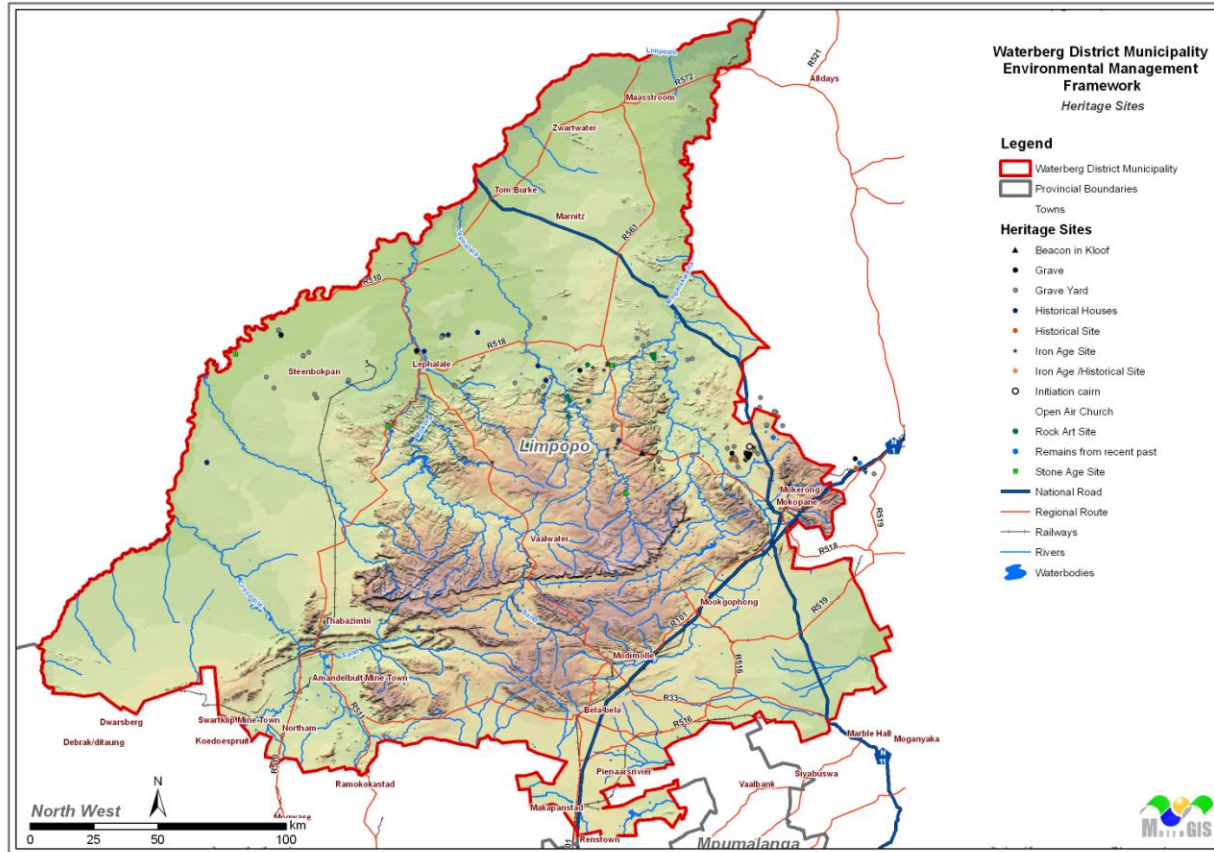

Waterberg District Municipality

Lithology

Conservation status of vegetation

Rating of ecological value

Heritage sites

Mining and industrial development

Terrain morphology

**Waterberg District Municipality
Environmental Management
Framework
Land Capability**
Source : Department of Agriculture

- Legend**
- Waterberg District Municipality
 - Provincial Boundaries
 - Land Capability**
 - High
 - Moderate - High
 - Moderate
 - Low - Moderate
 - Low
 - Permanently transformed
 - Towns
 - National Road
 - Regional Route
 - Railways