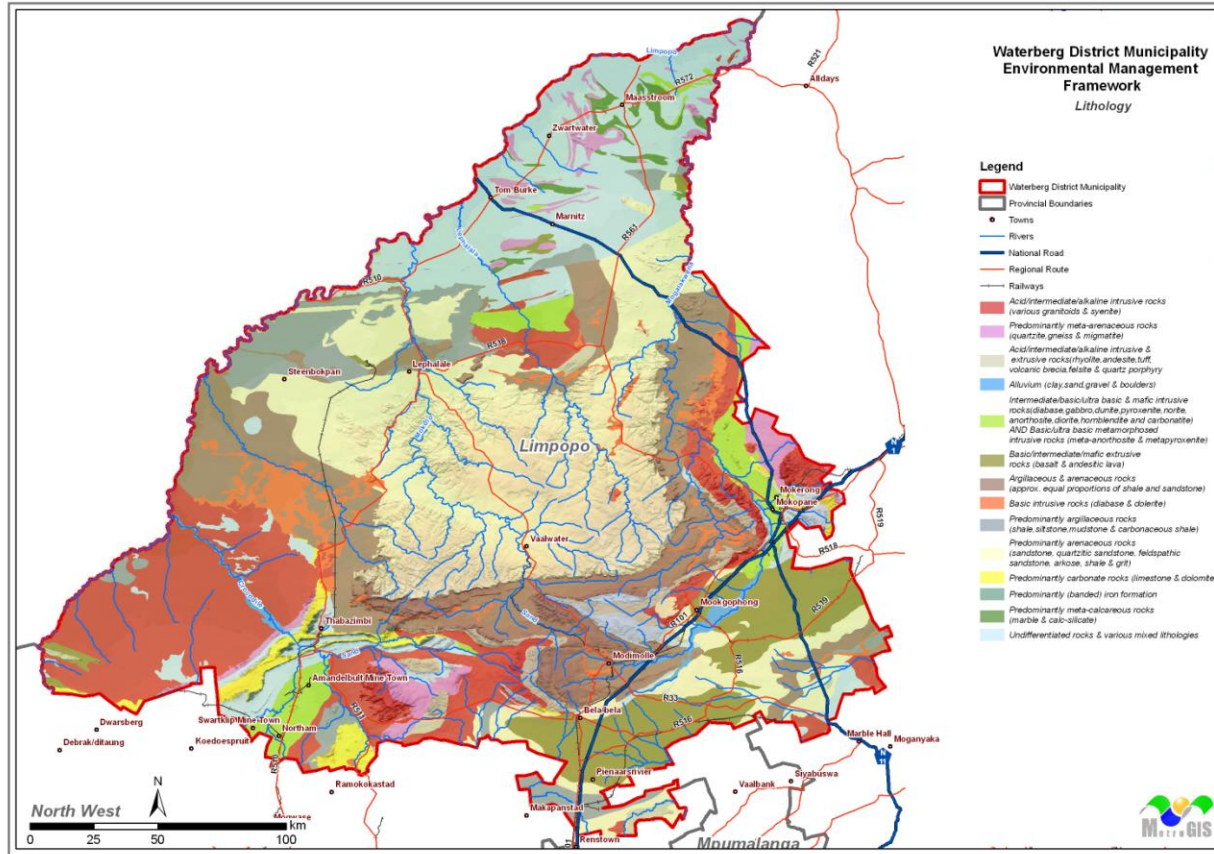

Waterberg District Municipality

Lithology

Conservation status of vegetation

Rating of ecological value

Heritage sites

Mining and industrial development

Terrain morphology

**Waterberg District Municipality
Environmental Management
Framework
Land Capability**
Source : Department of Agriculture

- Legend**
- Waterberg District Municipality
 - Provincial Boundaries
 - Land Capability**
 - High
 - Moderate - High
 - Moderate
 - Low - Moderate
 - Low
 - Permanently transformed
 - Towns
 - National Road
 - Regional Route
 - Railways