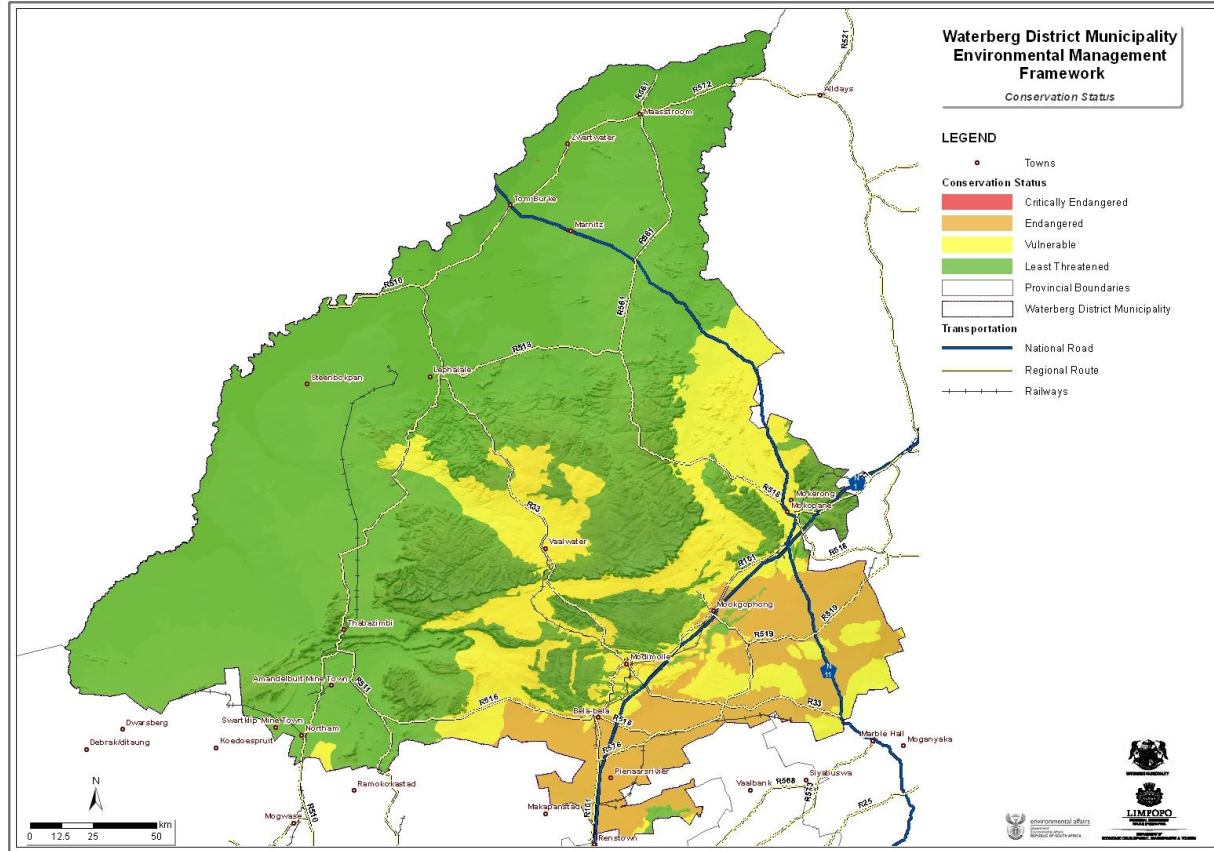

Waterberg District Municipality

Lithology

Conservation status of vegetation

Rating of ecological value

Heritage sites

Mining and industrial development

Terrain morphology

**Waterberg District Municipality
Environmental Management
Framework
Land Capability**
Source : Department of Agriculture

- Legend**
- Waterberg District Municipality
 - Provincial Boundaries
 - Land Capability**
 - High
 - Moderate - High
 - Moderate
 - Low - Moderate
 - Low
 - Permanently transformed
 - Towns
 - National Road
 - Regional Route
 - Railways